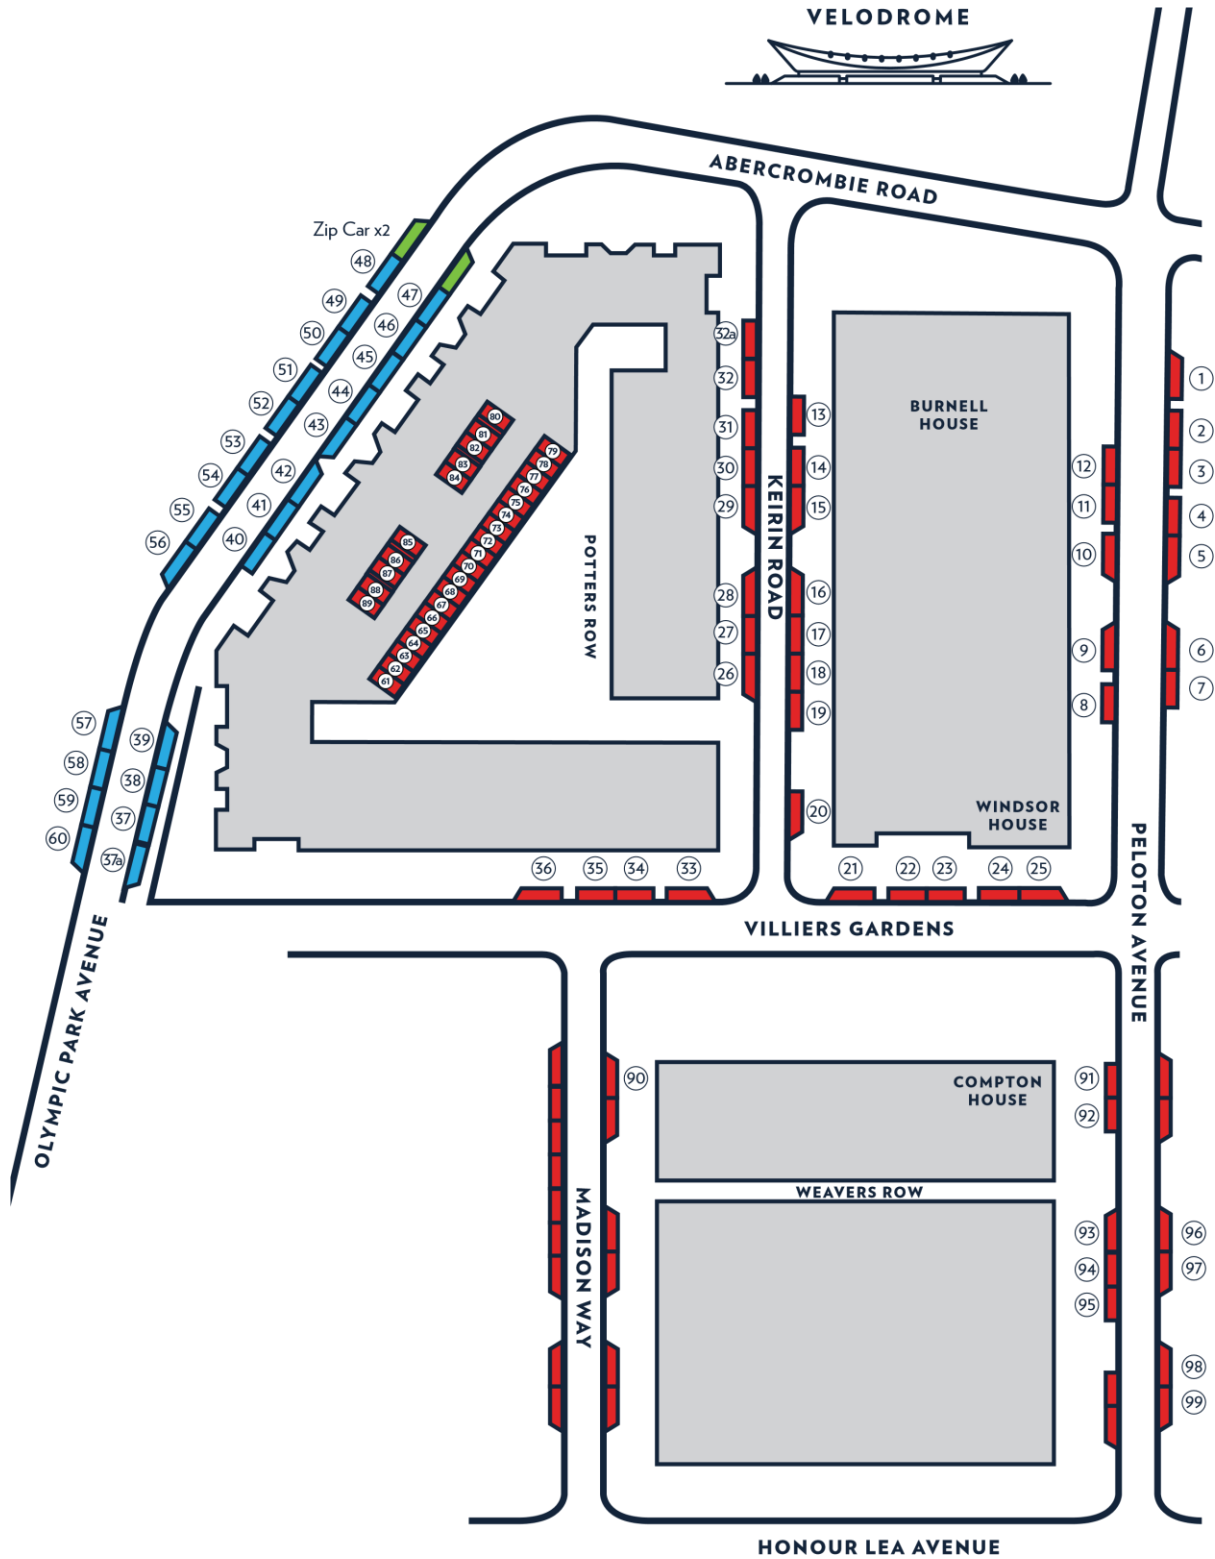

# Chobham Manor Parking Map – Phase 1

## CONTROLLED PARKING

---

If your controlled parking bay is located in the blue area you will need to display a Newham Borough Council parking permit. If it is in the red area, you will need to display a Parking Control Management UK Ltd (PCM UK Ltd) permit.

Newham BC  
parking bays

37a-60

PCM UK Ltd  
parking bays

1-36

Zip Car  
parking bays